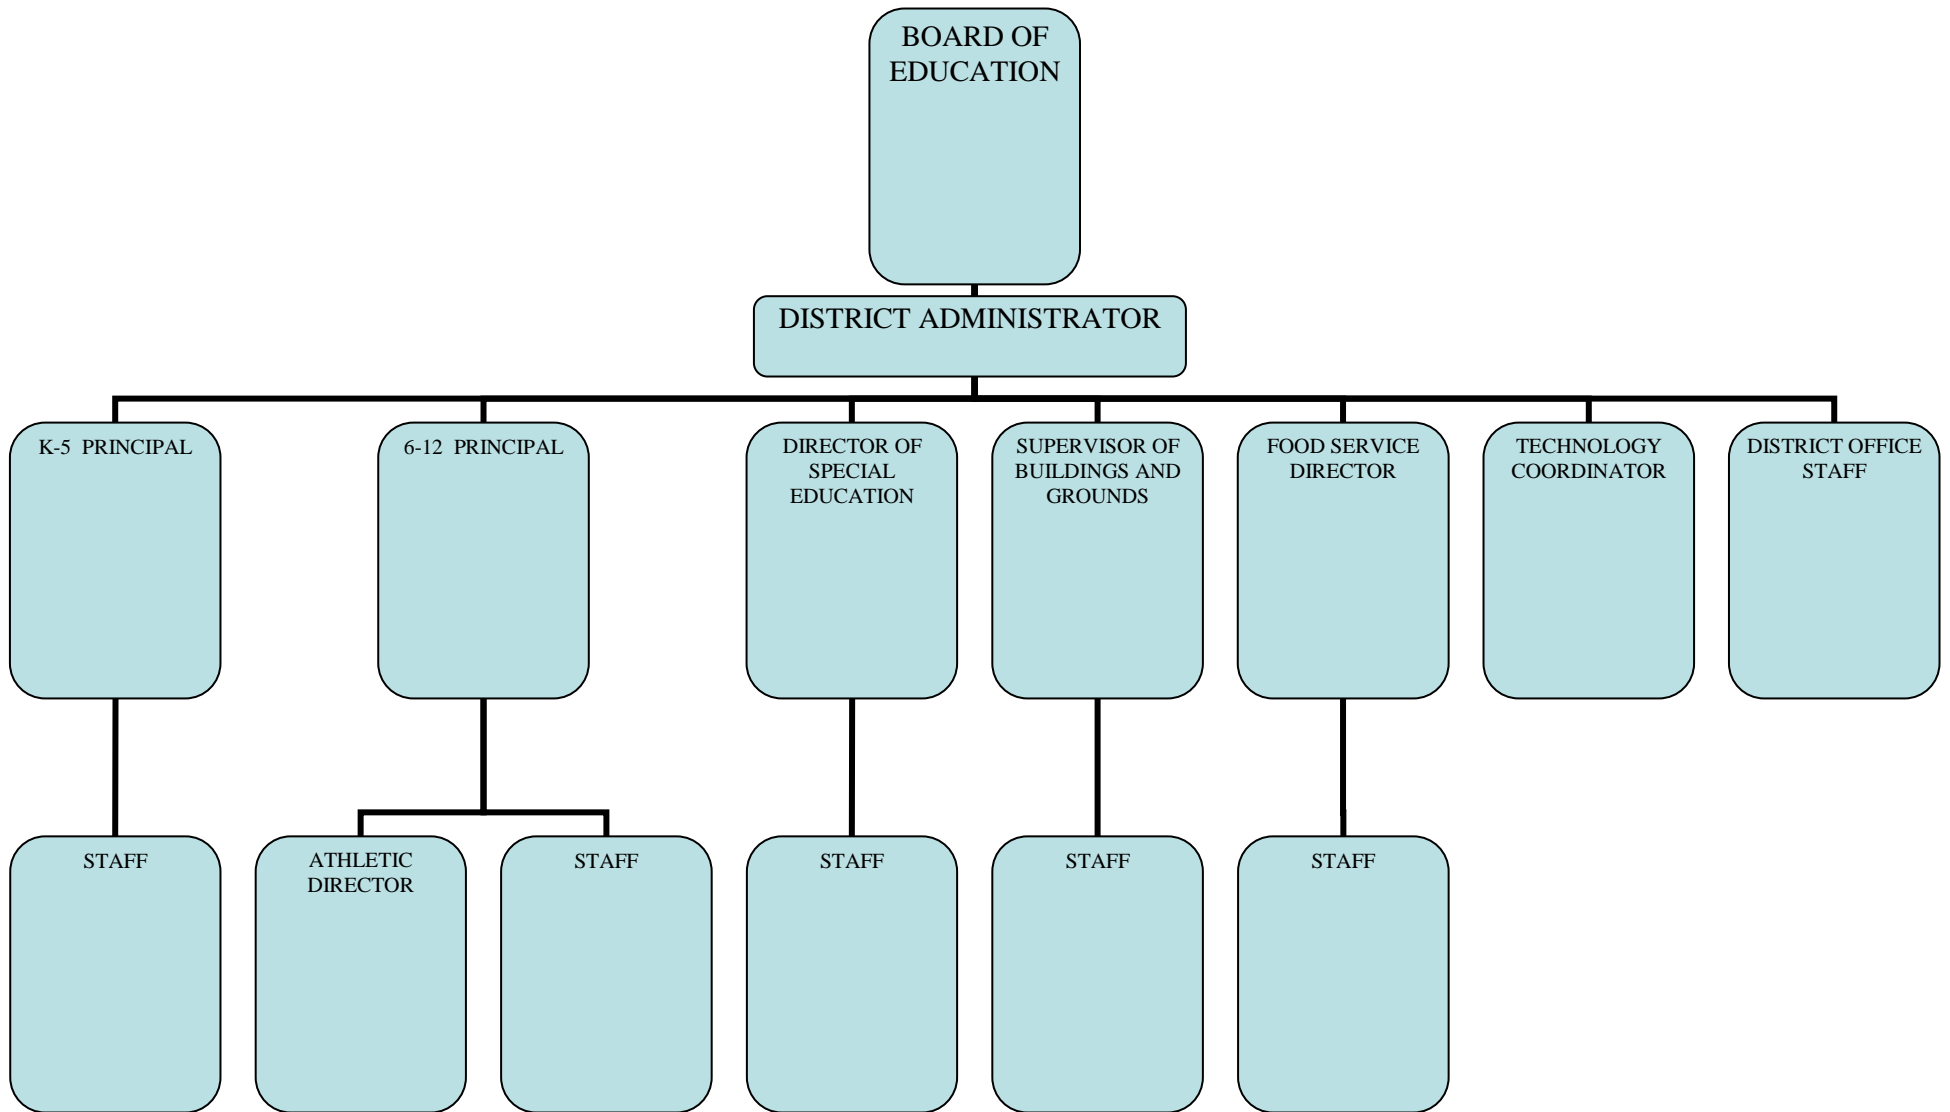

SCHOOL DISTRICT OF BAYFIELD
ORGANIZATIONAL CHART

APPROVED: September 13, 1993

REVISED: January 11, 2010